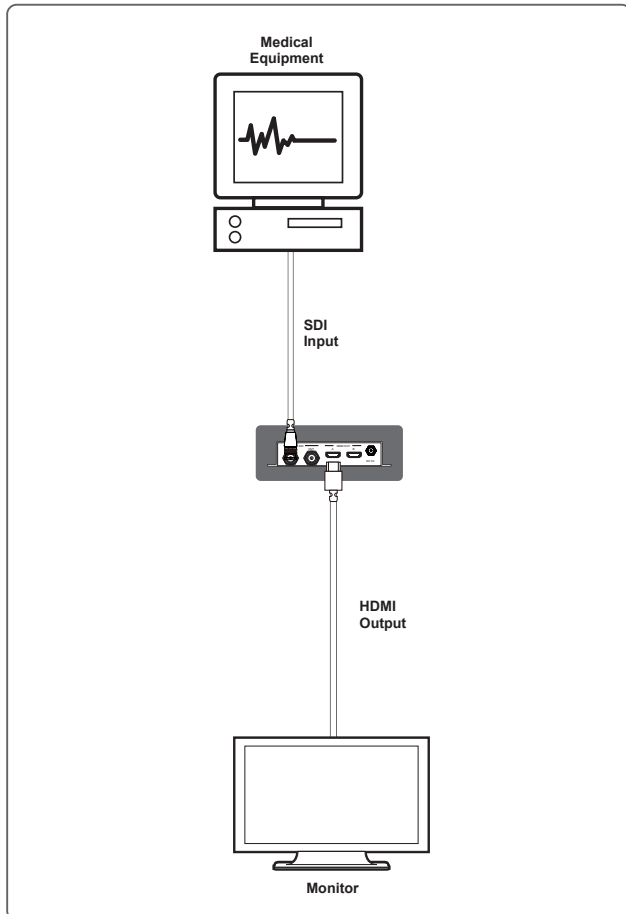

The SDI to HDMI Converter allows SD, HD, 3G and 12G-SDI signals to be shown on HDMI display. This means that it is now easier for professionals to distribute and extend their SDI signal while giving the ability to display work on HDMI displays. Furthermore, thanks to L/R audio outputs users can output audio in analog formats while the loop-through 12G-SDI design benefits users by letting them simultaneously show content on both SDI and HDMI displays.

### DIAGRAM

### FEATURES

- Supports SDI output distance up to 60 meters (12G-SDI), 80 meters (6G-SDI) 100 meters (3G-SDI), 200 meters (HD-SDI), or 300 meters (SD-SDI)  
*Note:*
  1. Tested with Belden 1694A Cable. Operating distances may vary if used with cables of different specifications.
  2. This product does not process HDCP encrypted input signals. There will be no video output when the input signal contains content that is HDCP encrypted.
- Integrated audio embedded up to 8 CH PCM 48 kHz for HDMI or 2 CH (external L/R) for DVI audio
- Support SDI signal re-timing Cable Driver

#### Interfaces

<b>Input Port</b>	1 12G-SDI (BNC)
<b>Output Port</b>	1 12G-SDI(BNC) 2 HDMI (Type-A) 1 Unbalanced Stereo (3.5mm)